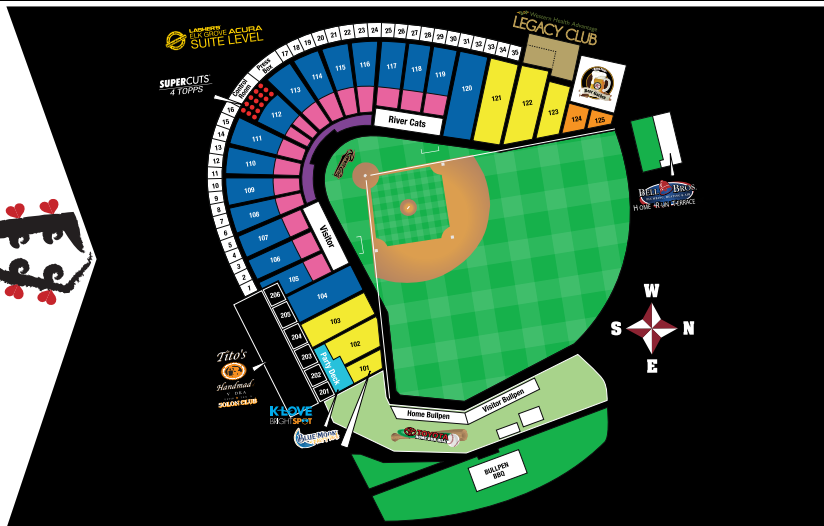

PAYMENT OPTIONS

PURCHASE TICKETS ONLINE

PLEASE VISIT: **RIVERCATS.COM/GAMELINK**
CLICK ON: **LOVE HARDER PROJECT**
PROMO CODE: **LOVE**

TICKET OPTIONS

	PRICE	# OF TICKETS
SENATE	$25	
ASSEMBLY	$20	

PARKING (CARPOOL FREE W/ 4 OR MORE) $9 PRESALE/$10 AT DOOR

TO PLACE YOUR ORDER, PLEASE RETURN THIS ORDER FORM WITH PAYMENT TO TEAM PARENT OR LEAGUE ORGANIZER

*TICKETS ARE ON A FIRST COME, FIRST SERVE BASIS AND WILL GO FAST. TOTAL: $

RALEY FIELD: 400 BALL PARK DRIVE. WEST SACRAMENTO, CA 95691

PROUD AFFILIATE OF

ALEXIS STEVENS

916.376.4746

@ASTEVEN@RIVERCATS.COM